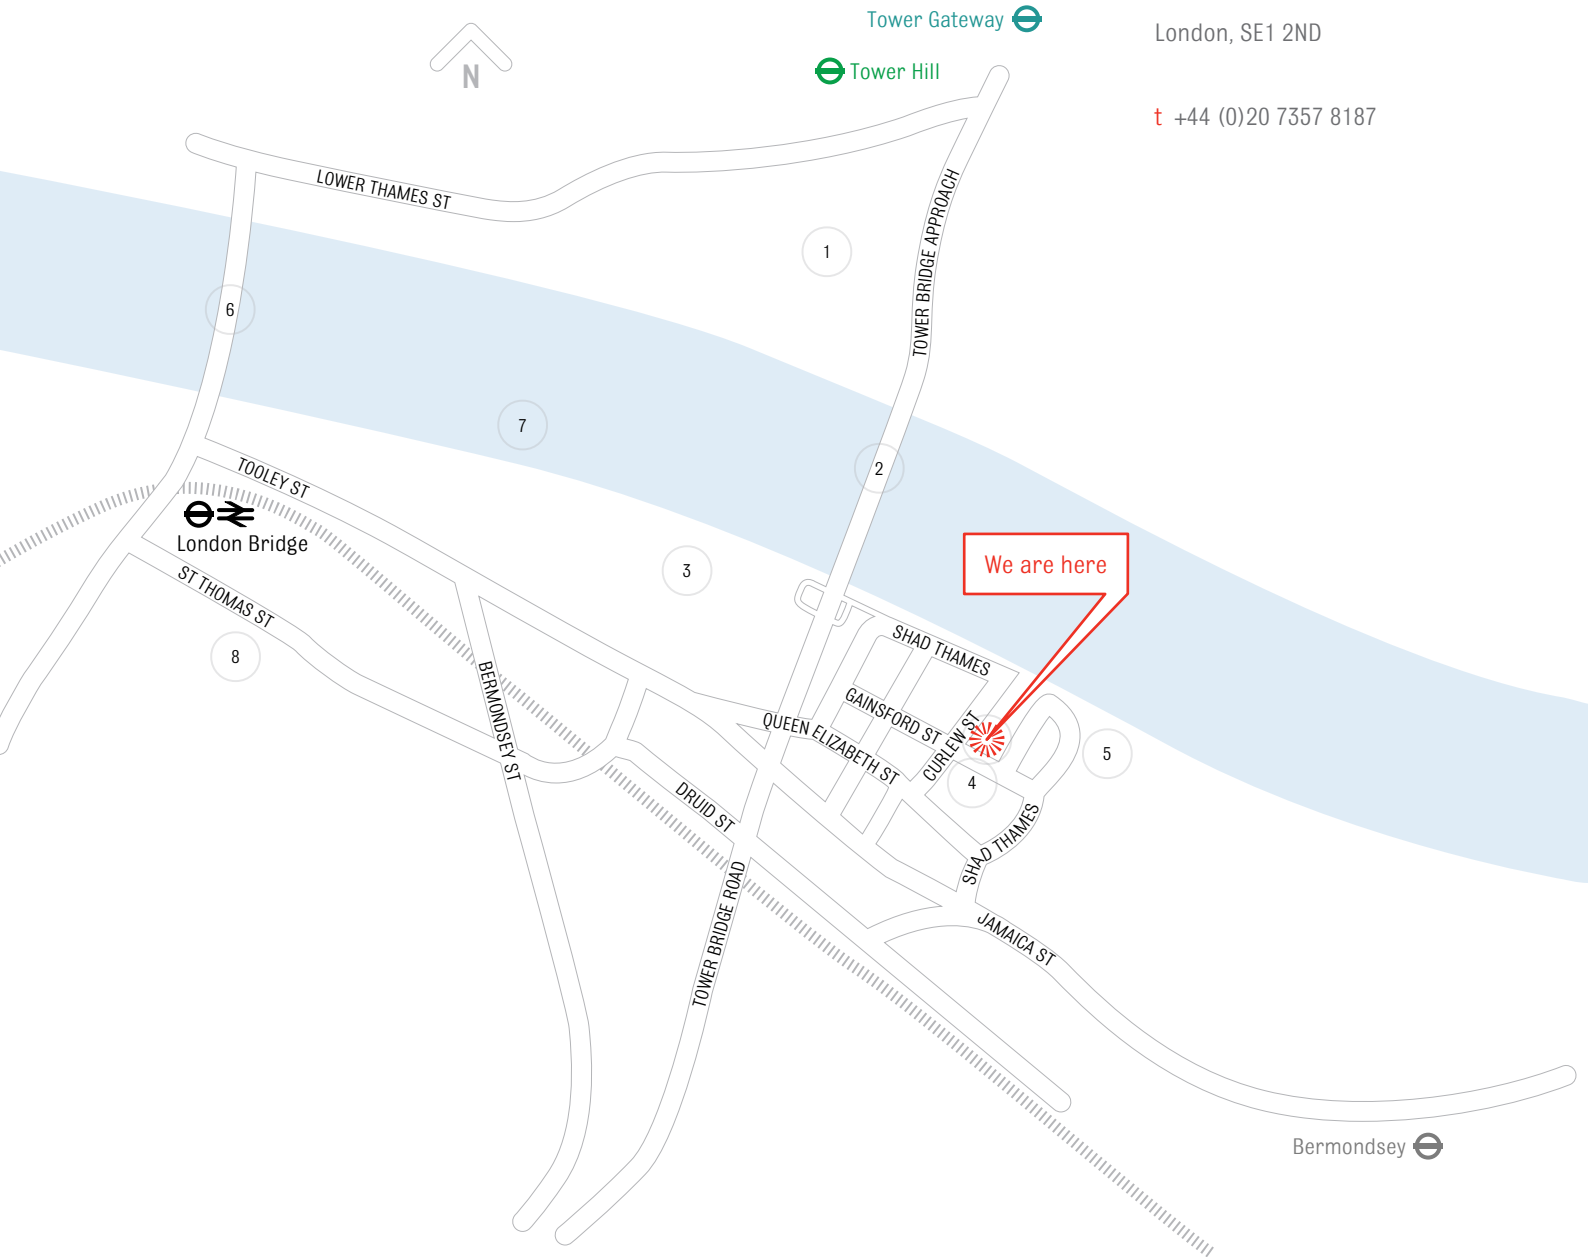

2nd Floor, India House
 45 Curlew Street
 London, SE1 2ND

t +44 (0)20 7357 8187

By Car

Heading south across London Bridge, turn left onto Queen Elizabeth Street. Turn left again onto Curlew Street. India House is the white building adjacent to Gainsford Street.

Points of interest:

- 1 Tower of London
- 2 Tower Bridge
- 3 City Hall
- 4 Parking
- 5 Design Museum
- 6 London Bridge
- 7 HMS Belfast
- 8 Guy's Hospital